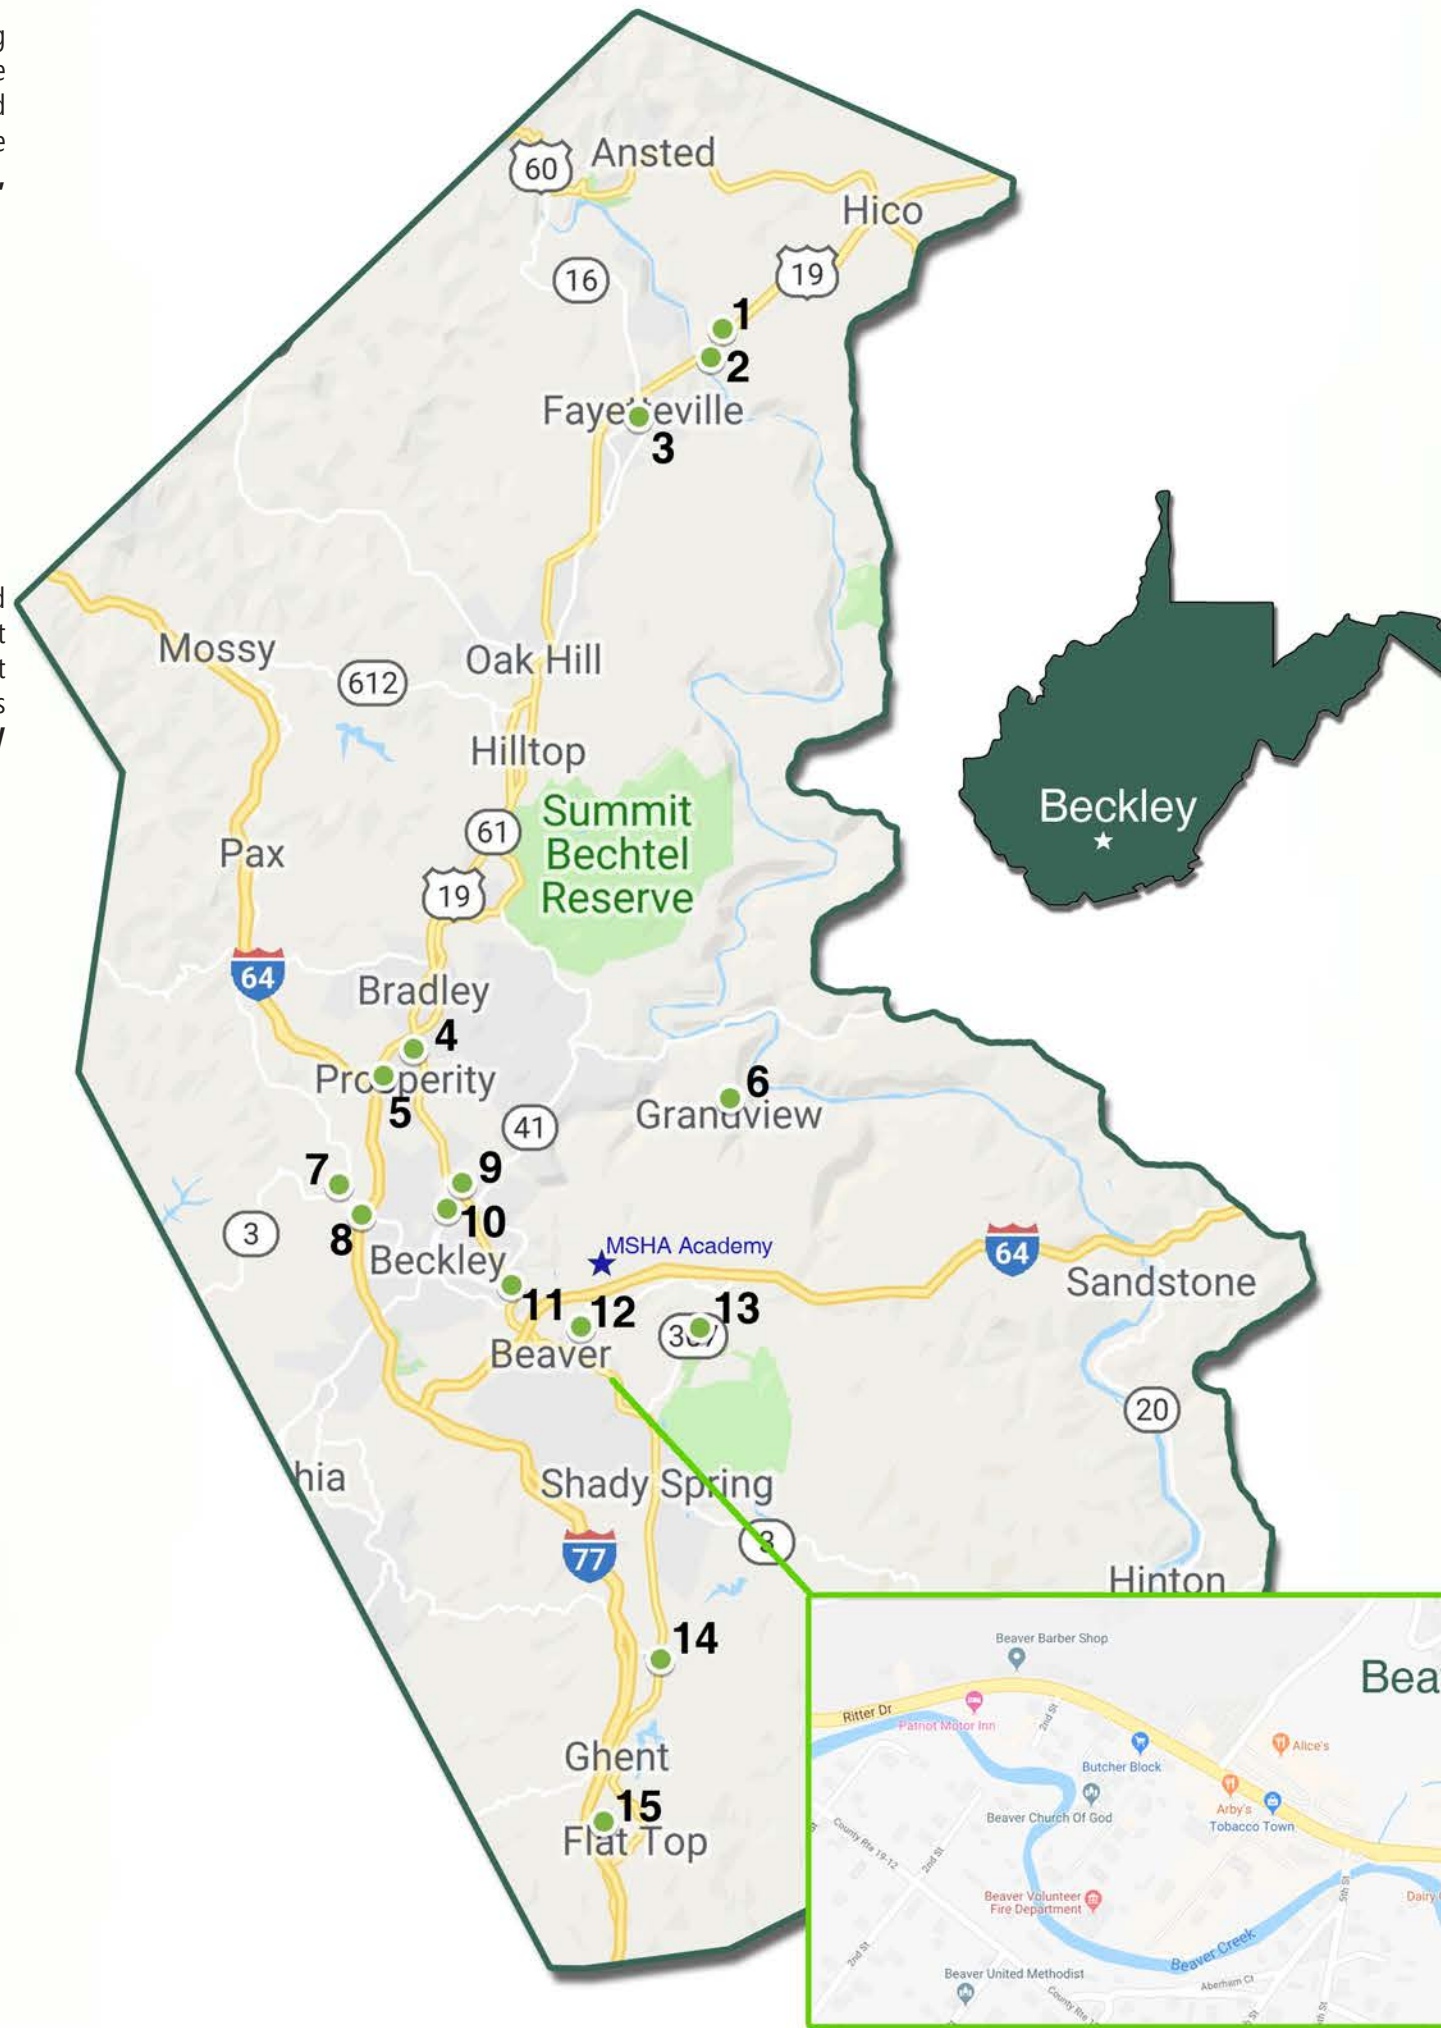

2. Canyon Rim Visitors Center has information including: recreational, and historic values of the New River Gorge. There is also an iconic view of the bridge here. **162 Visitor Center Rd, Lansing, WV 25862**

3. Pies and Pints is a unique pizza oriented restaurant in Fayetteville, WV. With a great historic downtown, you can enjoy storefront shopping and unique attractions in this area. **219 W Maple Ave, Fayetteville, WV 25840**

4. The Crossroads Mall provides some excellent shopping in the area with retailers that include Belk, JC Penney and Rural King. **2 Crossroads Mall, Mt Hope, WV 25880**

5. Beckley Motor Sports Park is a 3/8 mile dirt track offering seasonal racing and includes a campground. Fun for all ages. **301 Racetrack Rd, Mt Hope, WV 25880**

6. Grandview National Park is great for unwinding and enjoying outstanding views of the New River. From 1400 feet above the river at main overlook, visitors are rewarded with outstanding views. **Grandview Rd, Beaver, WV 25813**

7. The Char Restaurant is an elegant steakhouse offering a large menu of traditional meat & seafood dishes, plus wine & cocktails. **100 Char Dr, Beckley, WV 25801**

8. Pasquale's Restaurant is italian food offering over fifty menu items including spaghetti, lasagna, chicken, veal, calamari, pizza, and much more, everyone will leave satisfied. **224 Harper Park Dr, Beckley, WV 25801**